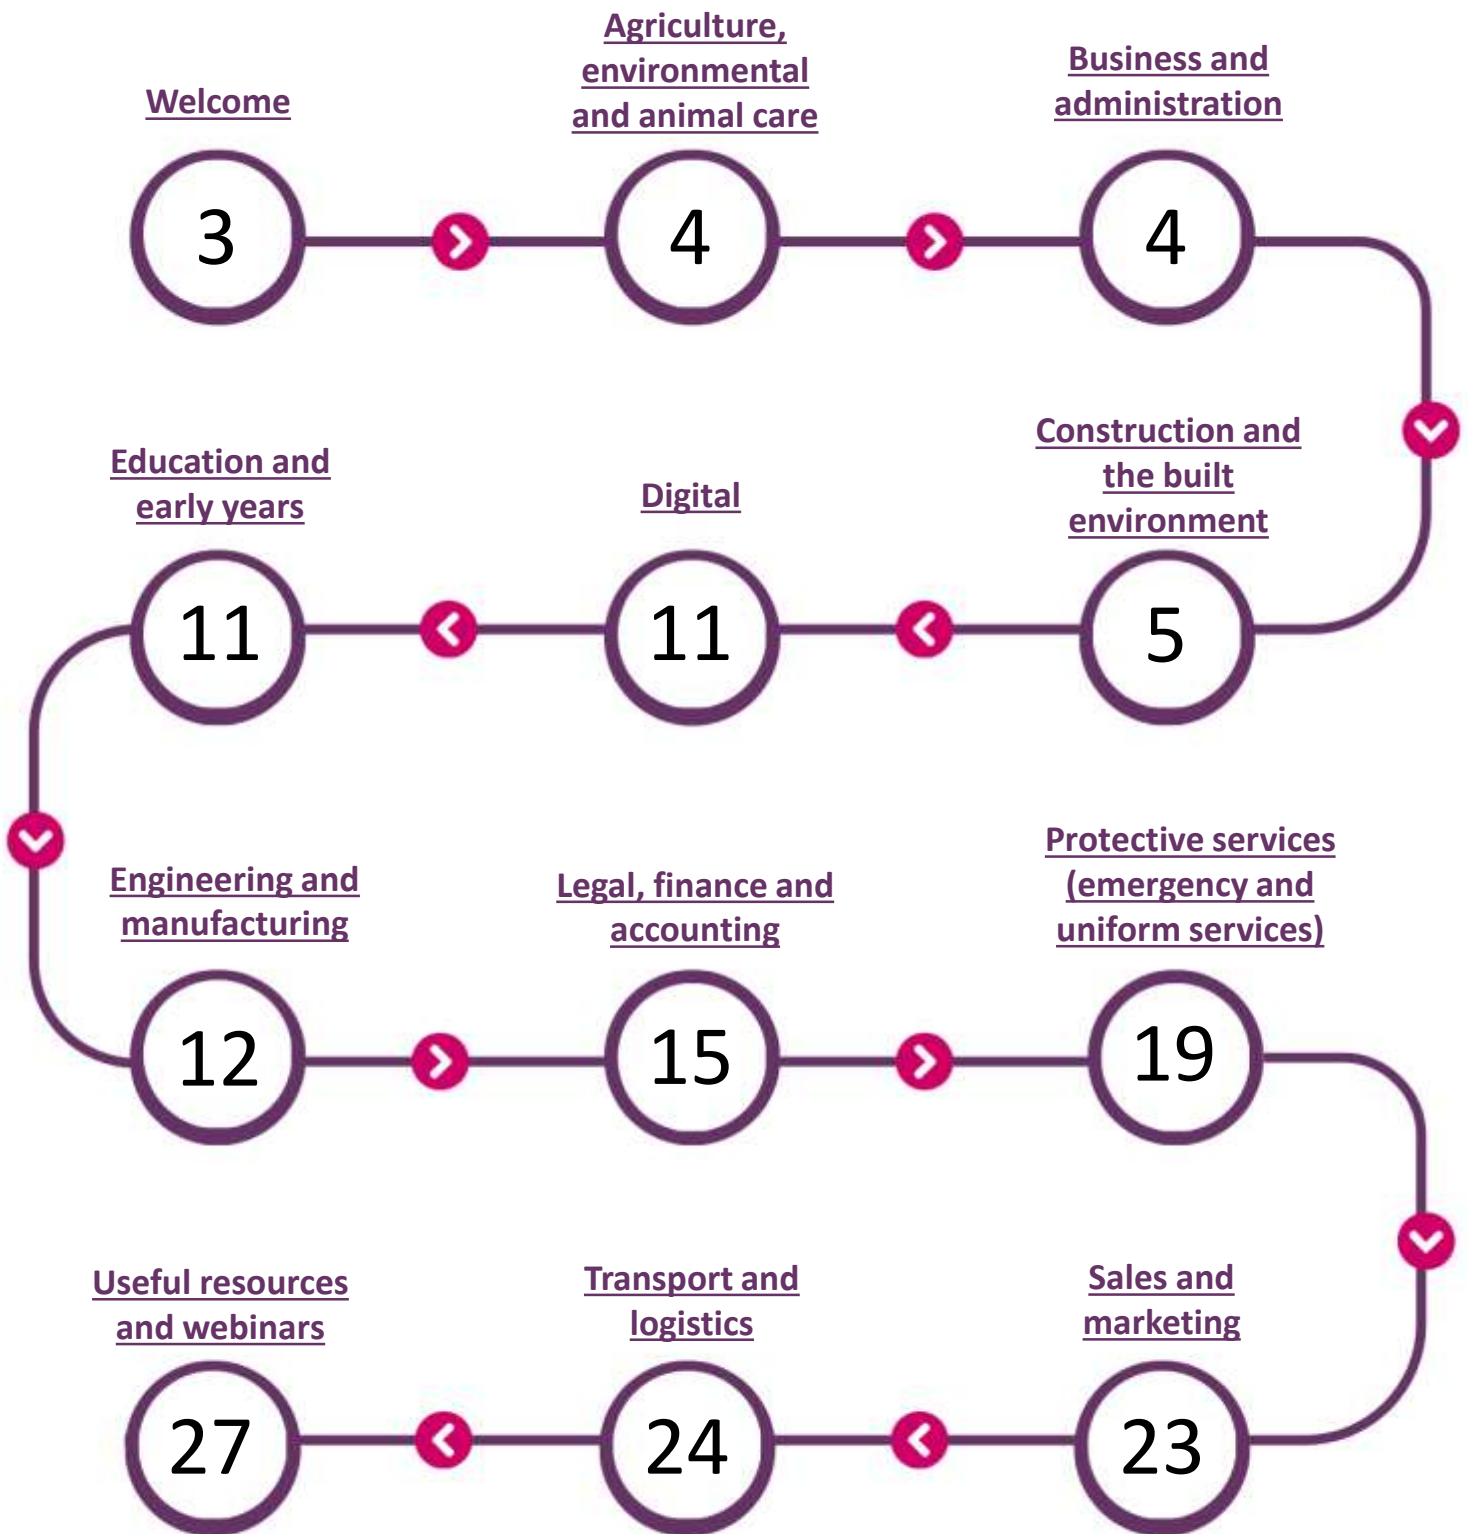

SUMMER
MINI EDITION

HIGHER & DEGREE APPRENTICESHIPS VACANCY LISTING

APRIL 2026

EXPLORE 950+ VACANCIES!

WELCOME

The Higher and Degree Vacancy Listing has been produced three times this academic year (October, January and April) by Amazing Apprenticeships on behalf of the Careers & Enterprise Company.

Range of vacancies

Key facts about this edition:

- Hundreds of vacancies from a wide range of employers throughout the country.
- The vacancies are due to commence in 2026 or 2027, however you will also see that some employers have a rolling recruitment model, meaning that they may have suitable opportunities that are available to start now.
- Vacancies are grouped into the relevant sector routeway, making it easier for you to search by area of interest.

Using the codes

Throughout the listing you will see some different codes to provide you with additional information.

Top 100 Apprenticeship Employers

A number of employers featured in this listing have been recognised in the 2025 'Top 100 Apprenticeship Employers' awards. Look out for the **◆** sign, which indicates that they were in the Top 100 list in 2025. To find out more about the Top 100, please visit: [The Top 100 Apprenticeship Employers \(topapprenticeshipemployers.co.uk\)](https://topapprenticeshipemployers.co.uk)

Meet The Employer

Some employers also have additional information available on the Amazing Apprenticeships website through their Meet The Employer profile. Look out for the **♥** sign, which indicates that they have a profile available now (or coming soon) and click on the employer name to visit their Meet The Employer profile.